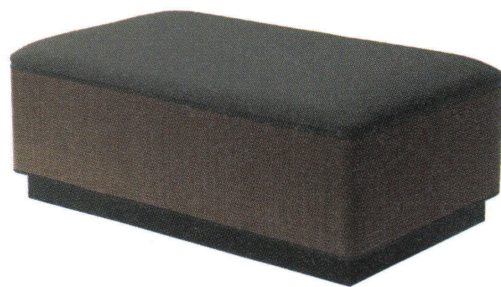

S6017-6170

Size W700×D700×H450

Price A = ¥98,000 E = ¥108,500
B = ¥100,000 F = ¥113,000
C = ¥102,000 G = ¥117,500
D = ¥104,000

Materials

側面:国産い草

Chair

Counter
Chair

IGUSA

Link

Sofa

Bench

Outdoor

Table

Others

Fabric

張地 プレイザー CUZ30 (H)
い草=引目 焦茶

ベンチ

1200×700 台輪付き

S6050-6117

Size W1200×D700×H450

Price A = ¥155,000 E = ¥172,000
B = ¥158,500 F = ¥178,500
C = ¥162,000 G = ¥185,000
D = ¥165,500

1200×700 台輪無し

S6017-6117

Size W1200×D700×H450

Price A = ¥155,000 E = ¥172,000
B = ¥158,500 F = ¥178,500
C = ¥162,000 G = ¥185,000
D = ¥165,500

Materials

側面:国産い草

張地 プレイザー CUZ47 (H)
い草=引目 薄茶

ベンチ

1200×1200 台輪付き

S6050-6112

Size W1200×D1200×H450