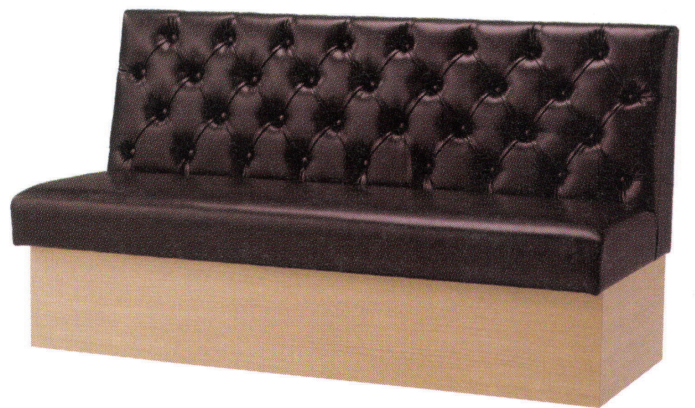

1500
張地 ラムアンティーク LA-3 (D) N1色