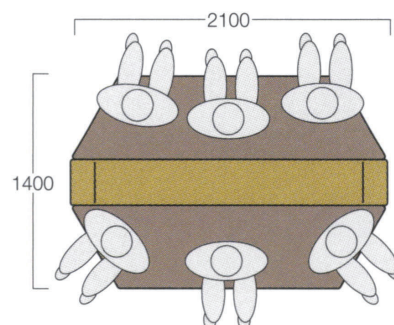

Size W1470×D850×H700(SH420)

Price A = ¥168,000 E = ¥223,500
B = ¥179,000 F = ¥246,000
C = ¥190,000 G = ¥268,500
D = ¥201,000

1470ダブル

S6016-9914

Size W1470×D1400×H700(SH420)

Price A = ¥240,000 E = ¥317,000
B = ¥255,500 F = ¥347,500
C = ¥271,000 G = ¥378,000
D = ¥286,500

2100シングル

S6016-3021

Size W2100×D850×H700(SH420)

Price A = ¥228,000 E = ¥310,000
B = ¥244,500 F = ¥342,500
C = ¥261,000 G = ¥375,000
D = ¥277,500

2100ダブル

S6016-9921

Size W2100×D1400×H700(SH420)

Price A = ¥315,000 E = ¥427,500
B = ¥337,500 F = ¥472,500
C = ¥360,000 G = ¥517,500
D = ¥382,500