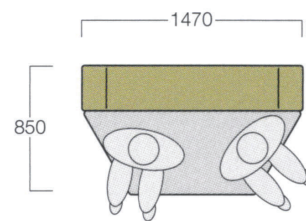

Size W1470×D850×H700(SH420)

Price A = ¥168,000 E = ¥223,500
B = ¥179,000 F = ¥246,000
C = ¥190,000 G = ¥268,500
D = ¥201,000

1470ダブル

S6016-9914

Size W1470×D1400×H700(SH420)

Price A = ¥240,000 E = ¥317,000
B = ¥255,500 F = ¥347,500
C = ¥271,000 G = ¥378,000
D = ¥286,500

2100シングル

S6016-3021

Size W2100×D850×H700(SH420)

Price A = ¥228,000 E = ¥310,000
B = ¥244,500 F = ¥342,500
C = ¥261,000 G = ¥375,000
D = ¥277,500

2100ダブル

S6016-9921

Size W2100×D1400×H700(SH420)

Price A = ¥315,000 E = ¥427,500
B = ¥337,500 F = ¥472,500
C = ¥360,000 G = ¥517,500
D = ¥382,500