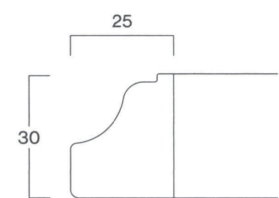

突板面縁天板

TT04-01ST

Order guide

Top Color

CL色 (マット) BR色 (マット) MB色 (セミグロス)

※TOPとエッジで異なる色はお選びいただけません。

Materials

TOP:オーク突板
 エッジ:オーク材飾面取

D \ W	~500	~600	~700	~800	~900	~1000	~1100	~1200	~1300	~1400	~1500	~1600	~1700	~1800
~500	¥33,000	¥36,600	¥40,200	¥43,800	¥47,500	¥52,800	¥56,100	¥59,800	¥63,400	¥67,100	¥70,700	¥74,400	¥77,900	¥81,600
~600	¥36,500	¥40,500	¥44,600	¥50,300	¥54,400	¥58,500	¥62,500	¥66,600	¥70,600	¥74,900	¥79,000	¥90,500	¥94,600	¥98,600
~700	¥39,900	¥44,400	¥50,600	¥55,500	¥59,800	¥65,000	¥68,800	¥73,600	¥88,700	¥99,000	¥102,100	¥106,500	¥109,800	¥111,900
~750	¥42,000	¥48,200	¥53,200	¥60,800	¥64,400	¥69,200	¥72,500	¥84,600	¥101,300	¥104,700	¥107,800	¥112,400	¥115,500	¥120,600
~800	-	¥50,000	¥55,500	¥66,100	¥68,900	¥73,000	¥76,100	¥87,700	¥106,500	¥110,100	¥113,200	¥118,100	¥121,100	¥126,800
~900	-	-	-	-	¥72,800	¥76,600	¥88,900	¥94,500	¥111,400	¥115,000	¥118,600	¥126,300	¥130,100	¥133,500
~1000	-	-	-	-	-	¥96,700	¥101,100	¥104,900	¥120,100	¥126,000	¥130,400	¥139,400	¥143,500	¥146,900
~1100	-	-	-	-	-	-	¥105,200	¥109,600	¥127,300	¥131,700	¥135,800	¥145,300	¥149,700	¥153,800
~1200	-	-	-	-	-	-	-	¥117,300	¥132,500	¥137,100	¥141,200	¥151,800	¥156,400	¥160,500
φ	¥66,700	¥70,000	¥95,000	¥116,300	¥133,500	¥155,200	¥182,900	¥204,100	-	-	-	-	-	-

(単位mm)