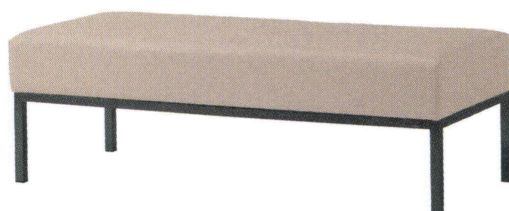

1220×520

H3500-12WK

Size W1220×D520×H400

Price A = ¥65,000 E = ¥80,000
 B = ¥68,000 F = ¥86,000
 C = ¥71,000 G = ¥92,000
 D = ¥74,000

張地 アイコン ICO-6 (A)

Materials

脚:スチール(ブラック)

Chair