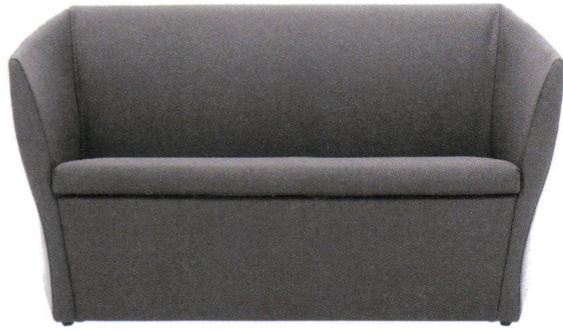

Axis アクシス

Designed by Noriyuki Ebina

張地 N.C. 125(D)

張地 N.C. 126(D)

張地 N.C. 126(D)

1人掛

S9065-1WEE

Size W730×D680×H810
(SH430/AH700)

Price A = ¥130,000 E = ¥174,500
B = ¥139,000 F = ¥192,000
C = ¥148,000 G = ¥209,500
D = ¥157,000

2人掛

S9065-2WEE

Size W1220×D680×H810
(SH430/AH700)

Price A = ¥176,000 E = ¥231,000
B = ¥187,000 F = ¥253,000
C = ¥198,000 G = ¥275,000
D = ¥209,000

3人掛

S9065-3WEE

Size W1750×D680×H810
(SH430/AH700)

Price A = ¥237,000 E = ¥309,500
B = ¥251,500 F = ¥338,500
C = ¥266,000 G = ¥367,500
D = ¥280,500

Teresa テレサ

張地 アイコン ICO-2(A)

張地 アイコン ICO-2(A)

張地 アイコン ICO-2(A)