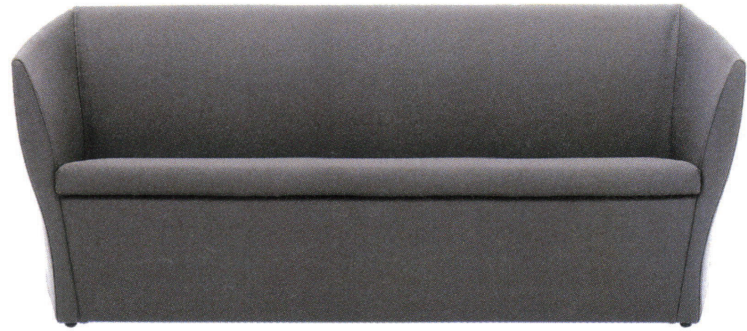

Axis アクシス

Designed by Noriyuki Ebina

張地 N.C. 125(D)

張地 N.C. 126(D)

張地 N.C. 126(D)

1人掛

S9065-1WEE

Size W730×D680×H810
(SH430/AH700)

Price A = ¥130,000 E = ¥174,500
B = ¥139,000 F = ¥192,000
C = ¥148,000 G = ¥209,500
D = ¥157,000

2人掛

S9065-2WEE

Size W1220×D680×H810
(SH430/AH700)

Price A = ¥176,000 E = ¥231,000
B = ¥187,000 F = ¥253,000
C = ¥198,000 G = ¥275,000
D = ¥209,000

3人掛

S9065-3WEE

Size W1750×D680×H810
(SH430/AH700)

Price A = ¥237,000 E = ¥309,500
B = ¥251,500 F = ¥338,500
C = ¥266,000 G = ¥367,500
D = ¥280,500

Teresa テレサ

張地 アイコン ICO-2(A)

張地 アイコン ICO-2(A)

張地 アイコン ICO-2(A)